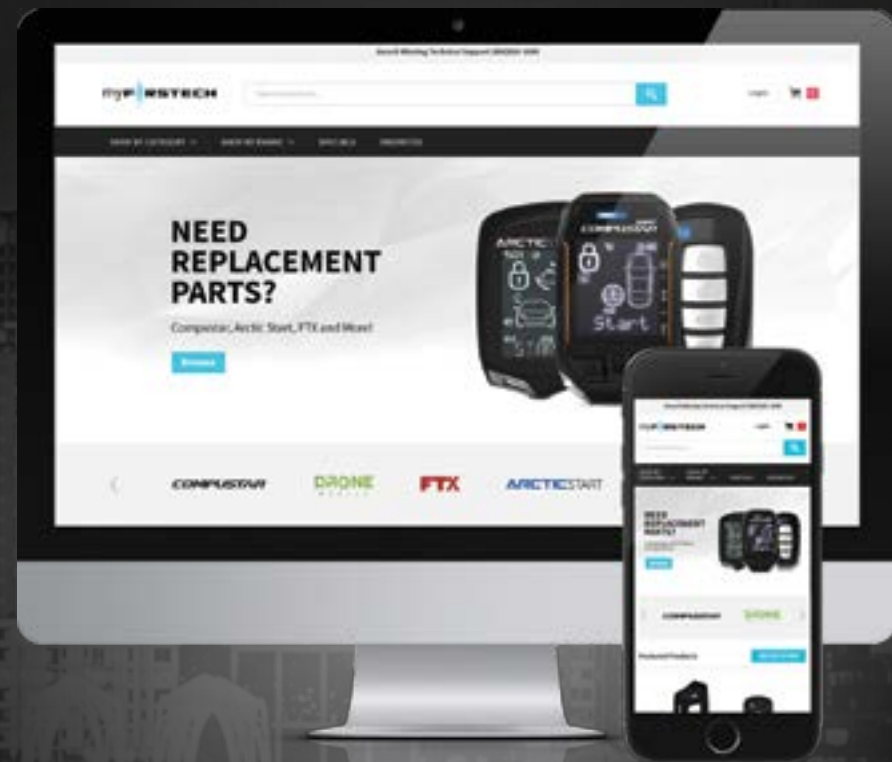

COMPUSTAR

DRONE

ARCTIC START

FTX

MOMENTO

iDALINK

iDAL-START

maestro

tesa

4x Mobile Electronics Top Vendor in Convenience & Security

5x CES Innovations Award Winner

Top 100 Places to Work Seattle Business Magazine

Table of Contents

- 1 Remote Start & Security Controllers
- 3 FTI T-Harnesses
- 4 iDataStart T-Harnesses for DC3
- 5 Compustar PRO Series RF Remote Kits
- 7 Compustar RF Remote Kits
- 11 Compustar Bundles
- 15 Arctic Start RF Remote Kits
- 17 Arctic Start Bundles
- 19 FTX RF Remote Kits
- 21 DroneMobile Add-Ons
- 26 Replacement Remotes
- 27 Firstech Accessories
- 29 iDataLink Bypass & Integration Modules
- 31 iDataStart Vehicle Specific Remote Starters
- 31 Mid City Engineering Vehicle Specific Remote Start
- 35 Momento In-Vehicle Camera Solutions
- 37 Tesa Automotive Adhesive Tape
- 39 Maestro Audio Integration Solutions
- 41 Maestro Dash Kits
- 44 Maestro Accessories

Contact

Firstech, LLC.
21903 68th Avenue South
Kent, Washington 98032, USA
Toll-Free: 1(888)820-3690
firstechllc.com

Place an order for any product in this catalog on myFirstech.com